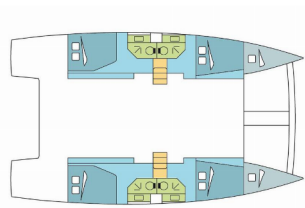

## BALI 4.3

EOL (2020)

Silver Sail Ltd • Kralja Zvonimira 14 • 21000 Split • Croatia

Phone: +385 99 2608 224

E-mail: info@silversail.hr

Web: www.silversail.hr

<b>Yacht Base</b>	Olbia, Italy
<b>Yacht ID</b>	10767
<b>Yacht Brands</b>	Catana
<b>Yacht Name</b>	EOL
<b>Production Year</b>	2020
<b>Length</b>	43 Ft
<b>Cabins</b>	4 + 2
<b>Berths</b>	8 + 2 + 2
<b>Persons</b>	12
<b>WC/Shower</b>	4

**INTERIOR:** Convertible table, Convertible table in salon, Electric fans in cabins, Electric toilet

**NAVIGATION:** Autopilot, GPS chart plotter, Wind/speed/depth instruments

**SAFETY:** VHF radio

**SAILS:** Electric winch, Lazy bag, Lazy jacks