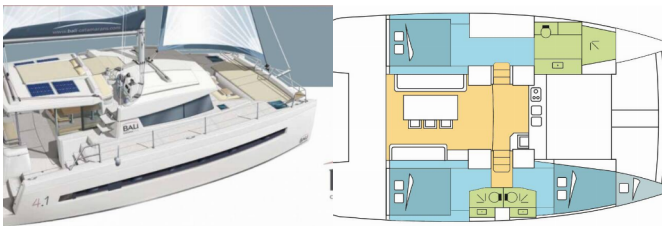

BALI 4.1

SHILOH_X (2020)

Silver Sail Ltd • Kralja Zvonimira 14 • 21000 Split • Croatia

Phone: +385 99 2608 224

E-mail: info@silversail.hr

Web: www.silversail.hr

Yacht Base	Kotor, Port Of Kotor, Montenegro
Yacht ID	10765
Yacht Brands	Catana
Yacht Name	SHILOH_X
Production Year	2020
Length	41 Ft
Cabins	3 + 1
Berths	6 + 2 + 1
Persons	7
WC/Shower	3

COMFORT: Cockpit cushions

DECK: Bimini top, Cockpit table, Cockpit/stern, outside shower, Dinghy, Electric anchor windlass, Grill/Barbecue/Plancha, Outboard engine, Swimming ladder

ENTERTAINMENT: Radio

GALLEY: Dishwasher, Freezer, Gas cookers, Hot water, Oven, Refrigerator

INTERIOR: Convertible table in salon, Dryer, Electric fans in cabins, Electric toilet, Washing machine

NAVIGATION: Autopilot, GPS chart plotter - cockpit, Log, Speed, Depth- echo sounder, Wind instrument/Anemometer