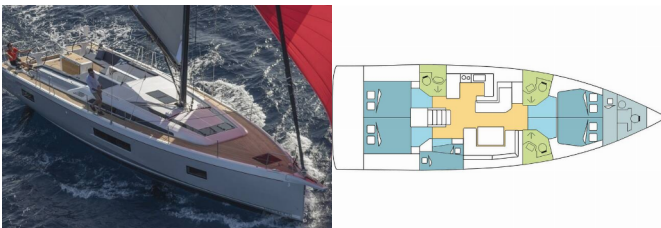

<b>Yacht Base</b>	St. Martin, Marina De L'Anse Marcel, Caribbean
<b>Yacht ID</b>	1076
<b>Yacht Brands</b>	Beneteau
<b>Yacht Name</b>	MODRIAN
<b>Production Year</b>	2019
<b>Length</b>	52 Ft
<b>Cabins</b>	5 + 1
<b>Berths</b>	10 + 2 + 1
<b>Persons</b>	12
<b>WC/Shower</b>	3 + 1

**COMFORT:** Cockpit cushions

**DECK:** Bimini top, Cockpit table, Cockpit/stern, outside shower, Dinghy, Electric anchor windlass, Outboard engine, Sprayhood, Swimming ladder

**ENTERTAINMENT:** Fusion radio, Outdoor speakers