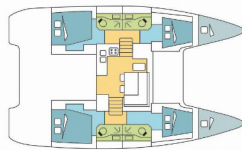

**LAGOON 40**  
ELANOR (2020)

Silver Sail Ltd • Kralja Zvonimira 14 • 21000 Split • Croatia

Phone: +385 99 2608 224

E-mail: info@silversail.hr

Web: www.silversail.hr

<b>Yacht Base</b>	Palma De Mallorca, Marina Naviera Balear, Spain
<b>Yacht ID</b>	10740
<b>Yacht Brands</b>	Lagoon
<b>Yacht Name</b>	ELANOR
<b>Production Year</b>	2020
<b>Length</b>	39 Ft
<b>Cabins</b>	4 + 2
<b>Berths</b>	8 + 2 + 2
<b>Persons</b>	12
<b>WC/Shower</b>	4

**COMFORT:** Cockpit cushions

**DECK:** Bimini top, Cockpit table, Cockpit/stern, outside shower, Dinghy, Electric anchor windlass, Outboard engine, Swimming ladder

**ENTERTAINMENT:** Fusion radio, Outdoor speakers