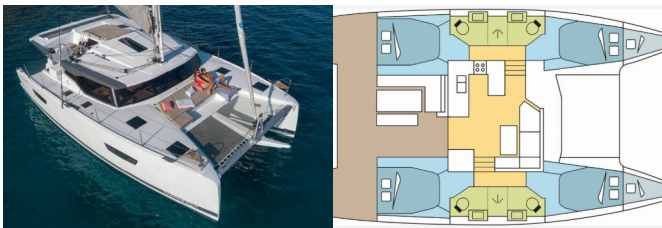

FOUNTAIN PAJOT ASTREA 42

MARBELLA (2020)

Silver Sail Ltd • Kralja Zvonimira 14 • 21000 Split • Croatia

Phone: +385 99 2608 224

E-mail: info@silversail.hr

Web: www.silversail.hr

Yacht Base	Trogir, Yachtclub Seget (Marina Baotic), Croatia
Yacht ID	10732
Yacht Brands	Fountain Pajot
Yacht Name	MARBELLA
Production Year	2020
Length	41 Ft
Cabins	4 + 2
Berths	8 + 2 + 2
Persons	12
WC/Shower	4

COMFORT: Cockpit cushions

DECK: Bimini top, Cockpit fridge, Cockpit table, Cockpit/stern, outside shower, Dinghy, Electric anchor windlass, Outboard engine, Swimming ladder

ENTERTAINMENT: Fusion radio, Outdoor speakers