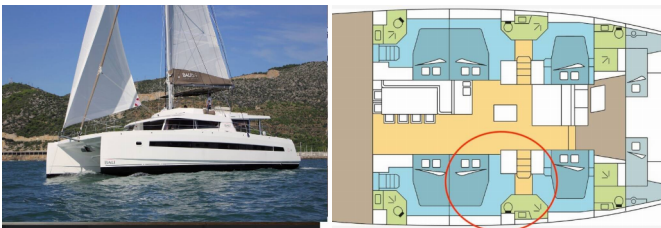

BALI 5.4

ELENWE (2020)

Silver Sail Ltd • Kralja Zvonimira 14 • 21000 Split • Croatia

Phone: +385 99 2608 224

E-mail: info@silversail.hr

Web: www.silversail.hr

Yacht Base	Nassau, Palm Cay Marina, Bahamas
Yacht ID	10710
Yacht Brands	Catana
Yacht Name	ELENWE
Production Year	2020
Length	55 Ft
Cabins	6 + 2
Berths	12 + 2
Persons	14
WC/Shower	6 + 2

COMFORT: Cockpit cushions

DECK: Bimini top, Cockpit fridge, Cockpit grill, Cockpit table, Cockpit/stern, outside shower, Davit, Dinghy, Electric anchor windlass, Flybridge

ENTERTAINMENT: Outdoor speakers, Radio