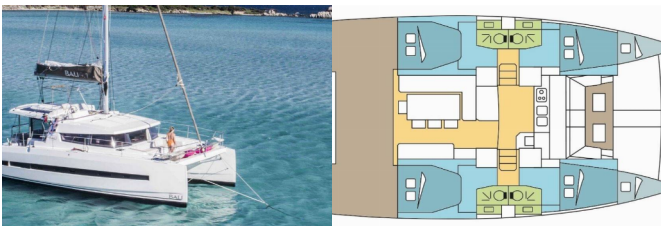

BALI 4.1

NIELTHI (2020)

Silver Sail Ltd • Kralja Zvonimira 14 • 21000 Split • Croatia

Phone: +385 99 2608 224

E-mail: info@silversail.hr

Web: www.silversail.hr

Yacht Base	La Paz, Costa Baja Marina, Mexico
Yacht ID	10701
Yacht Brands	Catana
Yacht Name	NIELTHI
Production Year	2020
Length	41 Ft
Cabins	4 + 2
Berths	8 + 2 + 2
Persons	12
WC/Shower	4

COMFORT: Cockpit cushions

DECK: Bimini top, Cockpit table, Cockpit/stern, outside shower, Davit, Dinghy, Electric anchor windlass, Swimming ladder

ENTERTAINMENT: Fusion radio, Outdoor speakers

GALLEY: Freezer, Oven, Refrigerator, Stove

INTERIOR: Convertible table in salon, Electric fans in cabins

NAVIGATION: Autopilot, Depthsounder, GPS chart plotter, Speedometer (Speed log), Wind instrument/Anemometer

SAFETY: VHF radio

SAILS: Electric winch, Lazy bag, Lazy jacks