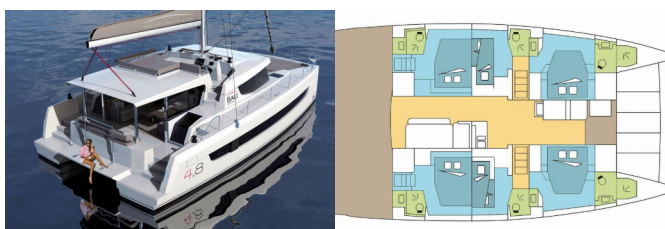

BALI 4.8

SPIREE (2020)

Silver Sail Ltd • Kralja Zvonimira 14 • 21000 Split • Croatia

Phone: +385 99 2608 224

E-mail: info@silversail.hr

Web: www.silversail.hr

Yacht Base	Seychelles, Praslin, Seychelles
Yacht ID	10693
Yacht Brands	Catana
Yacht Name	SPIREE
Production Year	2020
Length	49 Ft
Cabins	6
Berths	12
Persons	12
WC/Shower	6

COMFORT: Cockpit cushions

DECK: Bimini top, Cockpit table, Cockpit/stern, outside shower, Dinghy, Electric anchor windlass, Outboard engine, Swimming ladder

ENTERTAINMENT: Radio

GALLEY: Freezer, Hot water, Ice maker, Kitchen utensils (Galley equipment, cutlery), Oven, Refrigerator, Stove

INTERIOR: Electric fans in cabins

NAVIGATION: Autopilot, GPS chart plotter, Wind/speed/depth instruments

SAFETY: VHF radio

SAILS: Electric winch, Lazy bag, Lazy jacks

YACHT ELECTRICS: 220V socket, Air Conditioning, Generator, Inverter, Solar panels, USB sockets, Watermaker - desalinator, WC pump