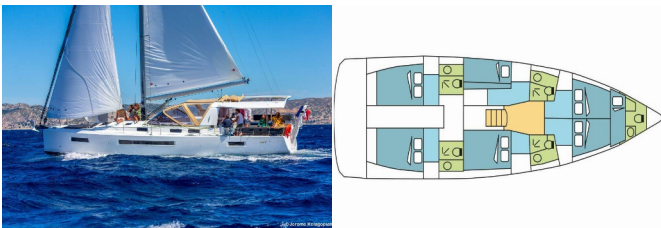

SUN LOFT 47

HORMINELLE (2022)

Silver Sail Ltd • Kralja Zvonimira 14 • 21000 Split • Croatia

Phone: +385 99 2608 224

E-mail: info@silversail.hr

Web: www.silversail.hr

Yacht Base	Dubrovnik, Komolac, ACI Marina Dubrovnik, Croatia
Yacht ID	10689
Yacht Brands	Jeanneau
Yacht Name	HORMINELLE
Production Year	2022
Length	47 Ft
Cabins	6 + 1
Berths	12 + 1
Persons	12
WC/Shower	4 + 1

COMFORT: Cockpit cushions

DECK: Bathing platform, Bimini top, Cockpit fridge, Cockpit grill, Cockpit table, Electric anchor windlass, Galley in cockpit, Outboard engine, Sprayhood, Swimming ladder

ENTERTAINMENT: Fusion radio, Outdoor speakers