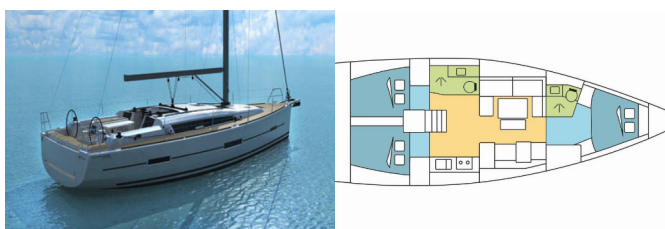

<b>Yacht Base</b>	Cote D'Azur, Port Pin Rolland, France
<b>Yacht ID</b>	10681
<b>Yacht Brands</b>	Dufour
<b>Yacht Name</b>	STELLA
<b>Production Year</b>	2020
<b>Length</b>	42 Ft
<b>Cabins</b>	3
<b>Berths</b>	6 + 2
<b>Persons</b>	8
<b>WC/Shower</b>	2

**COMFORT:** Cockpit cushions

**DECK:** Bimini top, Cockpit table, Cockpit/stern, outside shower, Dinghy, Electric anchor windlass, Outboard engine, Sprayhood, Swimming ladder

**ENTERTAINMENT:** Outdoor speakers, Radio CD player