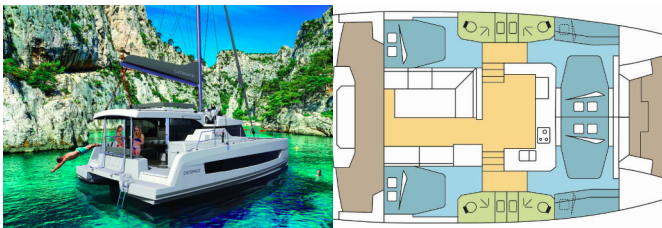

<b>Yacht Base</b>	Fethiye, Yacht Classic Hotel Marina, Turkey
<b>Yacht ID</b>	10677
<b>Yacht Brands</b>	Catana
<b>Yacht Name</b>	ELFRITH
<b>Production Year</b>	2020
<b>Length</b>	40 Ft
<b>Cabins</b>	4
<b>Berths</b>	8
<b>Persons</b>	10
<b>WC/Shower</b>	4

**COMFORT:** Cockpit cushions

**DECK:** Bimini top, Cockpit table, Cockpit/stern, outside shower, Davit, Dinghy, Electric anchor windlass, Flybridge, Outboard engine, Swimming ladder

**ENTERTAINMENT:** Fusion radio, Outdoor speakers

**SAILS:** Electric winch, Lazy bag, Lazy jacks

**YACHT ELECTRICS:** 12V Socket, Air Conditioning, Converter 220V/12V, Generator, Inverter, Solar panels, Watermaker - desalinator, WC pump