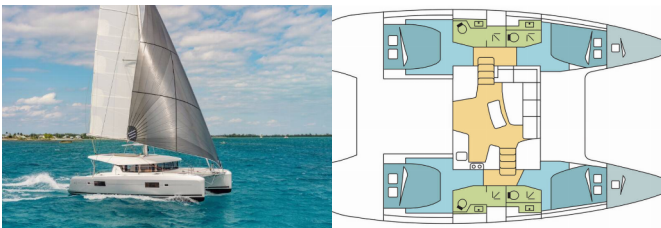

LAGOON 42

JADE (2020)

Silver Sail Ltd • Kralja Zvonimira 14 • 21000 Split • Croatia

Phone: +385 99 2608 224

E-mail: info@silversail.hr

Web: www.silversail.hr

Yacht Base	Dubrovnik, Komolac, ACI Marina Dubrovnik, Croatia
Yacht ID	10668
Yacht Brands	Lagoon
Yacht Name	JADE
Production Year	2020
Length	42 Ft
Cabins	4 + 2
Berths	8 + 2 + 2
Persons	12
WC/Shower	4

COMFORT: Cockpit cushions

DECK: Bimini top, Cockpit fridge, Cockpit table, Cockpit/stern, outside shower, Davit, Dinghy, Electric anchor windlass, Swimming ladder

ENTERTAINMENT: Fusion radio, Outdoor speakers