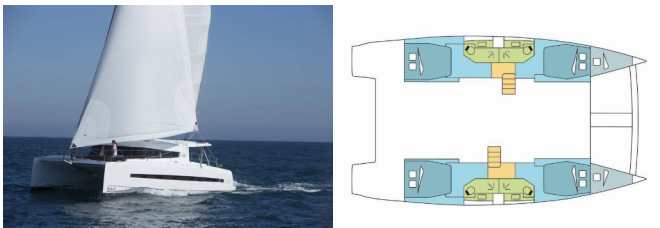

BALI 4.5

CELEBRIAN (2020)

Silver Sail Ltd • Kralja Zvonimira 14 • 21000 Split • Croatia

Phone: +385 99 2608 224

E-mail: info@silversail.hr

Web: www.silversail.hr

Yacht Base	Seychelles, Praslin, Seychelles
Yacht ID	10655
Yacht Brands	Catana
Yacht Name	CELEBRIAN
Production Year	2020
Length	45 Ft
Cabins	4 + 2
Berths	8 + 2 + 2
Persons	10
WC/Shower	4

COMFORT: Cockpit cushions

DECK: Bimini top, Cockpit table, Cockpit/stern, outside shower, Davit, Dinghy, Electric anchor windlass, Flybridge, Outboard engine, Swimming ladder

ENTERTAINMENT: Fusion radio