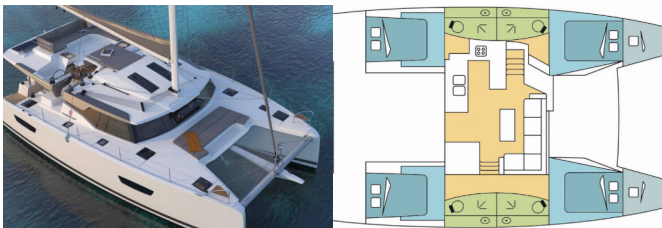

<b>Yacht Base</b>	Palma De Mallorca, Marina Naviera Balear, Spain
<b>Yacht ID</b>	10648
<b>Yacht Brands</b>	Fountain Pajot
<b>Yacht Name</b>	EVE
<b>Production Year</b>	2020
<b>Length</b>	44 Ft
<b>Cabins</b>	4 + 2
<b>Berths</b>	8 + 2 + 2
<b>Persons</b>	12
<b>WC/Shower</b>	4

**COMFORT:** Cockpit cushions

**DECK:** Bimini top, Cockpit fridge, Cockpit table, Cockpit/stern, outside shower, Electric anchor windlass, Swimming ladder

**ENTERTAINMENT:** Fusion radio, Outdoor speakers