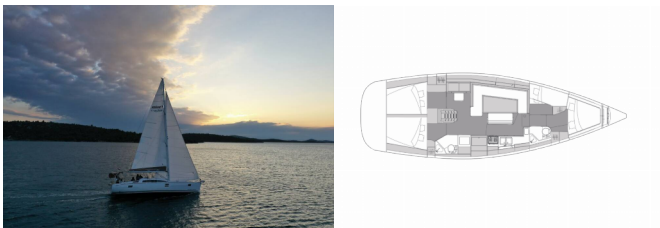

ELAN IMPRESSION 45.1

Diana (2020)

Silver Sail Ltd • Kralja Zvonimira 14 • 21000 Split • Croatia

Phone: +385 99 2608 224

E-mail: info@silversail.hr

Web: www.silversail.hr

Yacht Base	Marina Pirovac, Croatia
Yacht ID	10646
Yacht Brands	Elan Marine
Yacht Name	Diana
Production Year	2020
Length	44 Ft
Cabins	4
Berths	8 + 2
WC/Shower	2

DECK: Anchor Delta, Bathing platform, Cockpit fridge, Cockpit grill, Cockpit/stern, outside shower, Dinghy, Electric anchor windlass, Retractable ducks, Teak cockpit

ENTERTAINMENT: Fusion radio, Indoor speakers, LED TV, Outdoor speakers, Radio