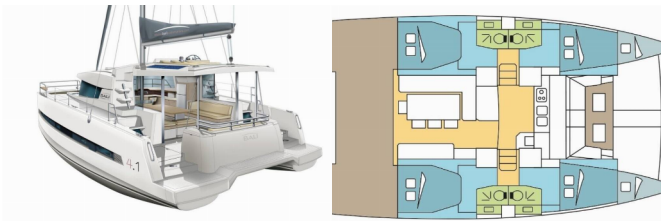

BALI 4.1

COTINGA (2019)

Silver Sail Ltd • Kralja Zvonimira 14 • 21000 Split • Croatia

Phone: +385 99 2608 224

E-mail: info@silversail.hr

Web: www.silversail.hr

Yacht Base	Phuket, Yacht Haven Marina, Thailand
Yacht ID	10608
Yacht Brands	Catana
Yacht Name	COTINGA
Production Year	2019
Length	41 Ft
Cabins	4 + 2
Berths	8 + 2
Persons	10
WC/Shower	4

COMFORT: Cockpit cushions

DECK: Bathing platform, Bimini top, Cockpit table, Cockpit/stern, outside shower, Davit, Dinghy, Electric anchor windlass, Swimming ladder

ENTERTAINMENT: Fusion radio, Outdoor speakers