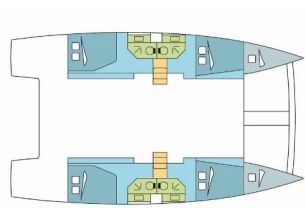

BALI 4.3

RAF IV (2020)

Silver Sail Ltd • Kralja Zvonimira 14 • 21000 Split • Croatia

Phone: +385 99 2608 224

E-mail: info@silversail.hr

Web: www.silversail.hr

| | |
|------------------------|-------------------------|
| Yacht Base | Naples, Pozzuoli, Italy |
| Yacht ID | 10596 |
| Yacht Brands | Catana |
| Yacht Name | RAF IV |
| Production Year | 2020 |
| Length | 43 Ft |
| Cabins | 4 + 2 |
| Berths | 8 + 2 + 2 |
| Persons | 12 |
| WC/Shower | 4 |

INTERIOR: Convertible table in salon, Electric fans in cabins, Electric toilet

NAVIGATION: Autopilot, Depthsounder, GPS chart plotter, Speedometer (Speed log), Wind instrument/Anemometer

SAFETY: VHF radio