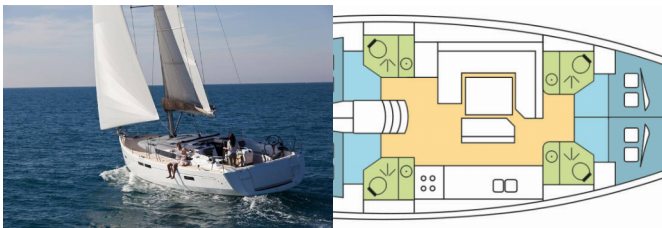

|                        |                                      |
|------------------------|--------------------------------------|
| <b>Yacht Base</b>      | Phuket, Yacht Haven Marina, Thailand |
| <b>Yacht ID</b>        | 10560                                |
| <b>Yacht Brands</b>    | Jeanneau                             |
| <b>Yacht Name</b>      | YILDUN                               |
| <b>Production Year</b> | 2018                                 |
| <b>Length</b>          | 47 Ft                                |
| <b>Cabins</b>          | 4                                    |
| <b>Berths</b>          | 8 + 2                                |
| <b>Persons</b>         | 10                                   |
| <b>WC/Shower</b>       | 4                                    |

**COMFORT:** Cockpit cushions

**DECK:** Bimini top, Cockpit table, Cockpit/stern, outside shower, Dinghy, Electric anchor windlass, Outboard engine, Swimming ladder

**ENTERTAINMENT:** Outdoor speakers

**GALLEY:** Freezer, Oven, Refrigerator, Stove

**INTERIOR:** Convertible table, Convertible table in salon, Electric fans in cabins

**NAVIGATION:** Autopilot, Depthsounder, GPS chart plotter, Speedometer (Speed log), Wind instrument/Anemometer

**SAFETY:** VHF radio