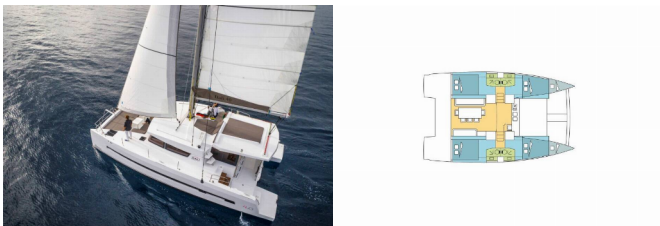

<b>Yacht Base</b>	Martinique, Le Marin, Caribbean
<b>Yacht ID</b>	10556
<b>Yacht Brands</b>	Catana
<b>Yacht Name</b>	LONJA
<b>Production Year</b>	2017
<b>Length</b>	39 Ft
<b>Cabins</b>	4 + 2
<b>Berths</b>	8 + 2 + 2
<b>Persons</b>	10
<b>WC/Shower</b>	4

**COMFORT:** Cockpit cushions

**DECK:** Bathing platform, Bimini top, Cockpit table, Cockpit/stern, outside shower, Davit, Dinghy, Electric anchor windlass, Swimming ladder

**ENTERTAINMENT:** Fusion radio, Outdoor speakers