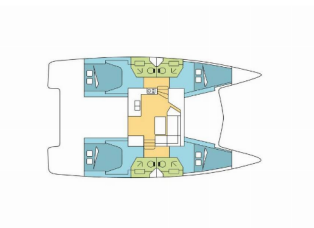

FONTAINE PAJOT LUCIA 40

HIBISCUS (2017)

Silver Sail Ltd • Kralja Zvonimira 14 • 21000 Split • Croatia

Phone: +385 99 2608 224

E-mail: info@silversail.hr

Web: www.silversail.hr

Yacht Base	Corsica, Ajaccio, Port De Plaisance Charles Ornano, France
Yacht ID	10545
Yacht Brands	Fountaine Pajot
Yacht Name	HIBISCUS
Production Year	2017
Length	38 Ft
Cabins	4
Berths	8 + 2
Persons	10
WC/Shower	4

COMFORT: Cockpit cushions

DECK: Bimini top, Cockpit table, Cockpit/stern, outside shower, Davit, Dinghy, Electric anchor windlass, Swimming ladder

ENTERTAINMENT: Radio

GALLEY: Oven, Refrigerator, Stove

INTERIOR: Convertible table, Convertible table in salon