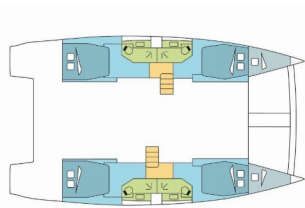

BALI 4.5

BAGGALA (2019)

Silver Sail Ltd • Kralja Zvonimira 14 • 21000 Split • Croatia

Phone: +385 99 2608 224

E-mail: info@silversail.hr

Web: www.silversail.hr

Yacht Base	New Caledonia, Noumea, Port Moselle, New Caledonia
Yacht ID	10535
Yacht Brands	Catana
Yacht Name	BAGGALA
Production Year	2019
Length	45 Ft
Cabins	4 + 2
Berths	8 + 2 + 2
Persons	12
WC/Shower	4

COMFORT: Cockpit cushions

DECK: Bimini top, Cockpit table, Cockpit/stern, outside shower, Davit, Dinghy, Electric anchor windlass, Flybridge, Outboard engine, Swimming ladder

ENTERTAINMENT: Fusion radio