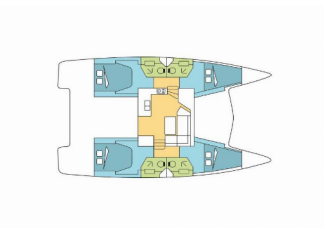

Silver Sail Ltd • Kralja Zvonimira 14 • 21000 Split • Croatia

Phone: +385 99 2608 224

E-mail: info@silversail.hr

Web: www.silversail.hr