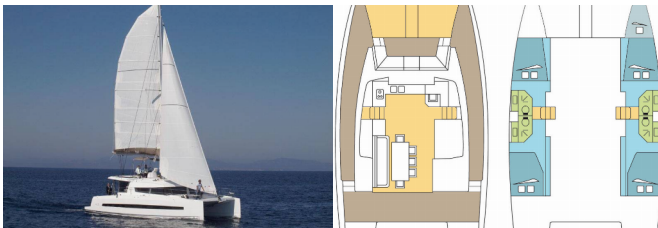

## BALI 4.3

TROPICAL D-TOUR (2019)

Silver Sail Ltd • Kralja Zvonimira 14 • 21000 Split • Croatia

Phone: +385 99 2608 224

E-mail: info@silversail.hr

Web: www.silversail.hr

<b>Yacht Base</b>	BVI, Hodge's Creek Marina, British Virgin Islands
<b>Yacht ID</b>	10508
<b>Yacht Brands</b>	Catana
<b>Yacht Name</b>	TROPICAL D-TOUR
<b>Production Year</b>	2019
<b>Length</b>	43 Ft
<b>Cabins</b>	4 + 1
<b>Berths</b>	8 + 1
<b>Persons</b>	9
<b>WC/Shower</b>	4

**COMFORT:** Cockpit cushions

**DECK:** Bathing platform, Bimini top, Cockpit table, Cockpit/stern, outside shower, Davit, Dinghy, Electric anchor windlass, Flybridge

**ENTERTAINMENT:** Fusion radio

**GALLEY:** Freezer, Ice maker, Refrigerator

**INTERIOR:** Electric fans in cabins

**NAVIGATION:** Autopilot, Depthsounder, GPS chart plotter, Speedometer (Speed log), Wind instrument/Anemometer

**SAFETY:** VHF radio

**SAILS:** Electric winch, Lazy bag, Lazy jacks