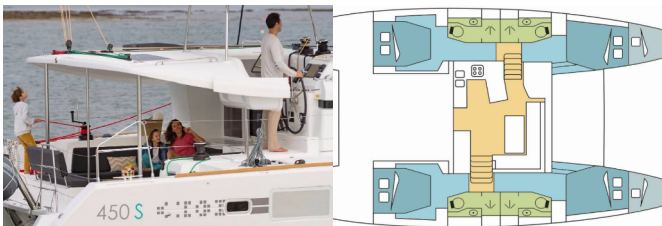

LAGOON 450 S

PANUI (2019)

Silver Sail Ltd • Kralja Zvonimira 14 • 21000 Split • Croatia

Phone: +385 99 2608 224

E-mail: info@silversail.hr

Web: www.silversail.hr

Yacht Base	Antigua, Jolly Harbour Marina, Caribbean
Yacht ID	10495
Yacht Brands	Lagoon
Yacht Name	PANUI
Production Year	2019
Length	46 Ft
Cabins	4 + 2
Berths	8 + 2 + 2
Persons	12
WC/Shower	4

COMFORT: Cockpit cushions, Sundeck cushions

DECK: Bimini top, Cockpit table, Cockpit/stern, outside shower, Davit, Dinghy, Electric anchor windlass, Swimming ladder

ENTERTAINMENT: Fusion radio, MP3 Jack-Ipod, Outdoor speakers