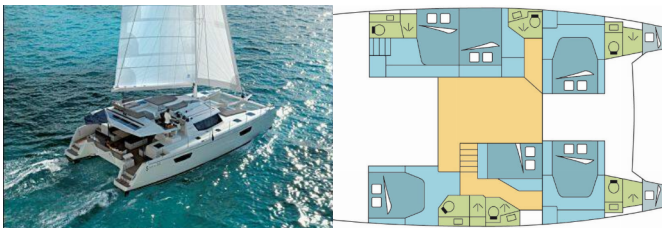

<b>Yacht Base</b>	Grenada, Port Louis Marina, Caribbean
<b>Yacht ID</b>	10494
<b>Yacht Brands</b>	Fountaine Pajot
<b>Yacht Name</b>	CHRISTOPHINE 2
<b>Production Year</b>	2019
<b>Length</b>	49 Ft
<b>Cabins</b>	6 + 2
<b>Berths</b>	12 + 2 + 2
<b>Persons</b>	14
<b>WC/Shower</b>	6

**COMFORT:** Cockpit cushions

**DECK:** Bimini top, Cockpit table, Cockpit/stern, outside shower, Davit, Dinghy, Electric anchor windlass, Grill/Barbecue/Plancha, Swimming ladder

**ENTERTAINMENT:** Fusion radio, Outdoor speakers