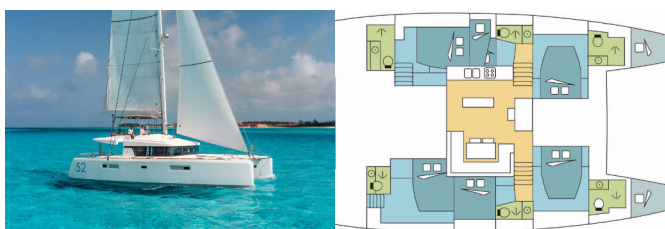

LAGOON 52 F

ASKELA (2018)

Silver Sail Ltd • Kralja Zvonimira 14 • 21000 Split • Croatia

Phone: +385 99 2608 224

E-mail: info@silversail.hr

Web: www.silversail.hr

Yacht Base	Sicily, Portorosa, Italy
Yacht ID	10470
Yacht Brands	Lagoon
Yacht Name	ASKELA
Production Year	2018
Length	52 Ft
Cabins	6 + 2
Berths	12 + 2
Persons	14
WC/Shower	6

COMFORT: Cockpit cushions

DECK: Cockpit fridge, Cockpit table, Cockpit/stern, outside shower, Davit, Dinghy, Electric anchor windlass, Flybridge, Grill/Barbecue/Plancha, Outboard engine, Swimming ladder