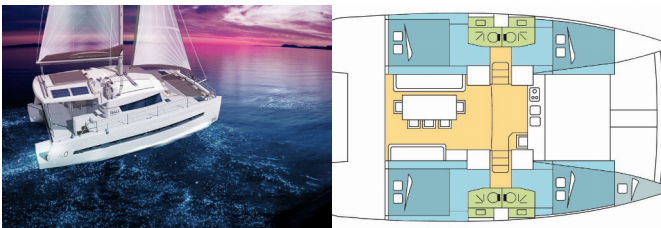

<b>Yacht Base</b>	Cote D'Azur, Port Pin Rolland, France
<b>Yacht ID</b>	10460
<b>Yacht Brands</b>	Catana
<b>Yacht Name</b>	LOCKE
<b>Production Year</b>	2017
<b>Length</b>	39 Ft
<b>Cabins</b>	4 + 1
<b>Berths</b>	8 + 2 + 1
<b>Persons</b>	10
<b>WC/Shower</b>	4

**COMFORT:** Cockpit cushions

**DECK:** Bathing platform, Bimini top, Cockpit table, Cockpit/stern, outside shower, Davit, Dinghy, Electric anchor windlass, Outboard engine, Swimming ladder

**ENTERTAINMENT:** Fusion radio, Outdoor speakers