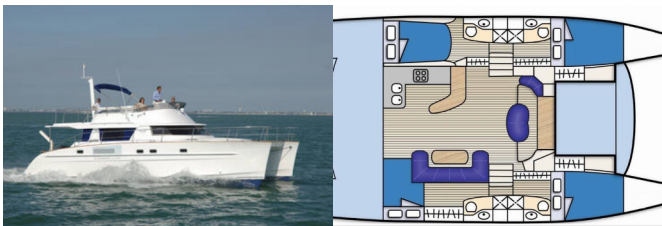

CUMBERLAND 46

DIMANCHE (2008)

Silver Sail Ltd • Kralja Zvonimira 14 • 21000 Split • Croatia

Phone: +385 99 2608 224

E-mail: info@silversail.hr

Web: www.silversail.hr

Yacht Base	Whitsundays, Airlie Beach, Coral Sea Marina, Australia And Oceania
Yacht ID	10439
Yacht Brands	Fountaine Pajot
Yacht Name	DIMANCHE
Production Year	2008
Length	46 Ft
Cabins	4
Berths	8
Persons	8
WC/Shower	4

DECK: Bimini top, Cockpit/stern, outside shower, Dinghy, Electric anchor windlass, Grill/Barbecue/Plancha, Ice box in cockpit, Swimming ladder

ENTERTAINMENT: CD player, iPod docking system, TV + DVD

GALLEY: Freezer, Microwave, Oven, Refrigerator, Stove

INTERIOR: Electric fans

NAVIGATION: Autopilot, Compass, Depthsounder, GPS chart plotter, Wind instrument/Anemometer

SAFETY: VHF radio

YACHT ELECTRICS: Air Conditioning, Generator, Inverter, USB sockets