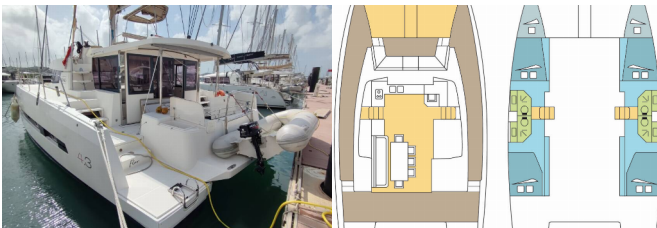

BALI 4.3

FLOW (2019)

Silver Sail Ltd • Kralja Zvonimira 14 • 21000 Split • Croatia

Phone: +385 99 2608 224

E-mail: info@silversail.hr

Web: www.silversail.hr

Yacht Base	Martinique, Le Marin, Caribbean
Yacht ID	10422
Yacht Brands	Catana
Yacht Name	FLOW
Production Year	2019
Length	43 Ft
Cabins	4 + 2
Berths	8 + 2 + 2
Persons	12
WC/Shower	4

COMFORT: Cockpit cushions

DECK: Cockpit table, Cockpit/stern, outside shower, Davit, Dinghy, Electric anchor windlass, Flybridge

ENTERTAINMENT: Fusion radio

GALLEY: Freezer, Hot water, Ice maker, Refrigerator

INTERIOR: Convertible table in salon, Electric fans in cabins, Electric toilet

NAVIGATION: Autopilot, Depthsounder, GPS chart plotter, Speedometer (Speed log), Wind instrument/Anemometer

SAFETY: VHF radio