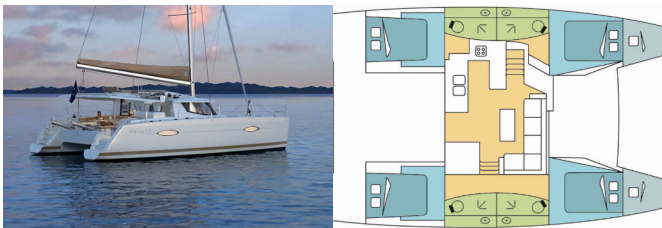

HELIA 44

GINGEMBRE (2017)

Silver Sail Ltd • Kralja Zvonimira 14 • 21000 Split • Croatia

Phone: +385 99 2608 224

E-mail: info@silversail.hr

Web: www.silversail.hr

Yacht Base	Placencia, Roberts Grove Marina, Belize
Yacht ID	10413
Yacht Brands	Fountaine Pajot
Yacht Name	GINGEMBRE
Production Year	2017
Length	44 Ft
Cabins	4 + 2
Berths	8 + 2 + 2
Persons	12
WC/Shower	4

COMFORT: Cockpit cushions

DECK: Bimini top, Cockpit table, Cockpit/stern, outside shower, Electric anchor windlass, Swimming ladder

ENTERTAINMENT: Outdoor speakers, Radio

GALLEY: Freezer, Oven, Refrigerator, Stove

INTERIOR: Convertible table, Convertible table in salon, Electric fans in cabins

NAVIGATION: Autopilot, Depthsounder, GPS chart plotter, Speedometer (Speed log), Wind instrument/Anemometer

SAFETY: VHF radio