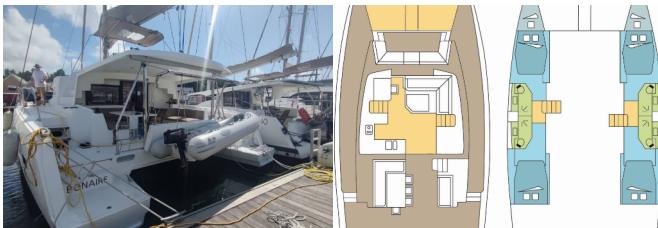

BALI 4.5

BONAIRE (2018)

Silver Sail Ltd • Kralja Zvonimira 14 • 21000 Split • Croatia

Phone: +385 99 2608 224

E-mail: info@silversail.hr

Web: www.silversail.hr

Yacht Base	Martinique, Le Marin, Caribbean
Yacht ID	10409
Yacht Brands	Catana
Yacht Name	BONAIRE
Production Year	2018
Length	45 Ft
Cabins	4 + 2
Berths	8 + 2
Persons	10
WC/Shower	4

COMFORT: Cockpit cushions, Sundeck cushions

DECK: Bathing platform, Bimini top, Cockpit table, Cockpit/stern, outside shower, Davit, Dinghy, Electric anchor windlass, Flybridge, Swimming ladder

ENTERTAINMENT: Bluetooth player, Fusion radio, Outdoor speakers