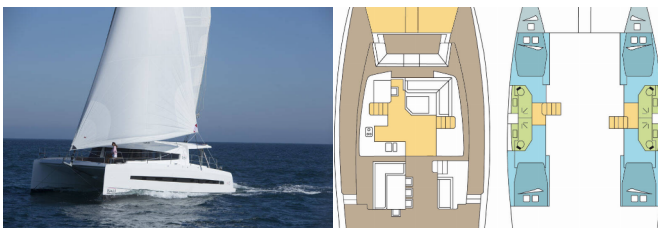

BALI 4.5

FARALLO (2018)

Silver Sail Ltd • Kralja Zvonimira 14 • 21000 Split • Croatia

Phone: +385 99 2608 224

E-mail: info@silversail.hr

Web: www.silversail.hr

Yacht Base	Martinique, Le Marin, Caribbean
Yacht ID	10408
Yacht Brands	Catana
Yacht Name	FARALLO
Production Year	2018
Length	45 Ft
Cabins	4 + 2
Berths	8 + 2
Persons	10
WC/Shower	4

COMFORT: Cockpit cushions, Sundeck cushions

DECK: Bathing platform, Bimini top, Cockpit table, Cockpit/stern, outside shower, Davit, Dinghy, Electric anchor windlass, Flybridge, Swimming ladder

ENTERTAINMENT: Bluetooth player, Fusion radio, Outdoor speakers