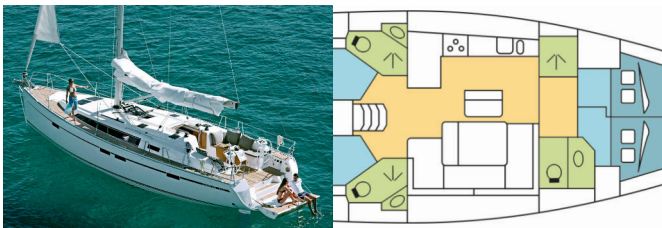

BAVARIA CRUISER 46

LUPI (2016)

Silver Sail Ltd • Kralja Zvonimira 14 • 21000 Split • Croatia

Phone: +385 99 2608 224

E-mail: info@silversail.hr

Web: www.silversail.hr

Yacht Base	Seychelles, Praslin, Seychelles
Yacht ID	10366
Yacht Brands	Bavaria
Yacht Name	LUPI
Production Year	2016
Length	47 Ft
Cabins	4
Berths	8
Persons	8
WC/Shower	3

COMFORT: Cockpit cushions

DECK: Bathing platform, Bimini top, Cockpit table, Cockpit/stern, outside shower, Dinghy, Electric anchor windlass, Outboard engine, Sprayhood, Swimming ladder, Teak cockpit

ENTERTAINMENT: Fusion radio, Outdoor speakers