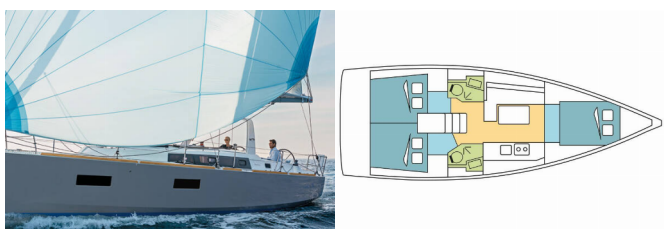

OCEANIS 38.1

PAGANINI (2017)

Silver Sail Ltd • Kralja Zvonimira 14 • 21000 Split • Croatia

Phone: +385 99 2608 224

E-mail: info@silversail.hr

Web: www.silversail.hr

| | |
|------------------------|--------------------------------------|
| Yacht Base | Stockholm, Moranviken Marina, Sweden |
| Yacht ID | 10322 |
| Yacht Brands | Beneteau |
| Yacht Name | PAGANINI |
| Production Year | 2017 |
| Length | 38 Ft |
| Cabins | 3 |
| Berths | 6 |
| Persons | 6 |
| WC/Shower | 2 |

COMFORT: Cockpit cushions

DECK: Anchor, Bimini top, Cockpit table, Cockpit/stern, outside shower, Dinghy, Electric anchor windlass, Outboard engine, Sprayhood, Swimming ladder

ENTERTAINMENT: Fusion radio, Outdoor speakers