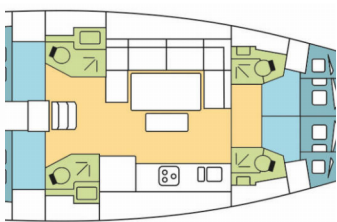

DUFOUR 460 GL

ERASMUS (2017)

Silver Sail Ltd • Kralja Zvonimira 14 • 21000 Split • Croatia

Phone: +385 99 2608 224

E-mail: info@silversail.hr

Web: www.silversail.hr

Yacht Base	Dubrovnik, Komolac, ACI Marina Dubrovnik, Croatia
Yacht ID	10314
Yacht Brands	Dufour
Yacht Name	ERASMUS
Production Year	2017
Length	46 Ft
Cabins	4
Berths	10 + 2
Persons	10
WC/Shower	4

COMFORT: Cockpit cushions

DECK: Bimini top, Cockpit table, Cockpit/stern, outside shower, Dinghy, Electric anchor windlass, Outboard engine, Swimming ladder

ENTERTAINMENT: Outdoor speakers, Radio CD mp3 player