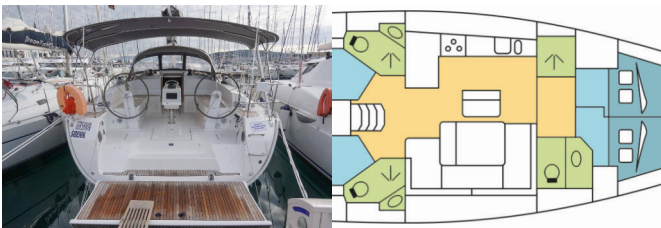

BAVARIA CRUISER 46

GERSHWIN (2017)

Silver Sail Ltd • Kralja Zvonimira 14 • 21000 Split • Croatia

Phone: +385 99 2608 224

E-mail: info@silversail.hr

Web: www.silversail.hr

Yacht Base	Trogir, Yachtclub Seget (Marina Baotic), Croatia
Yacht ID	10306
Yacht Brands	Bavaria
Yacht Name	GERSHWIN
Production Year	2017
Length	47 Ft
Cabins	4
Berths	8
Persons	9
WC/Shower	3

COMFORT: Cockpit cushions

DECK: Bathing platform, Cockpit table, Cockpit/stern, outside shower, Dinghy, Electric anchor windlass, Outboard engine, Sprayhood, Swimming ladder, Teak deck

ENTERTAINMENT: Fusion radio, Outdoor speakers