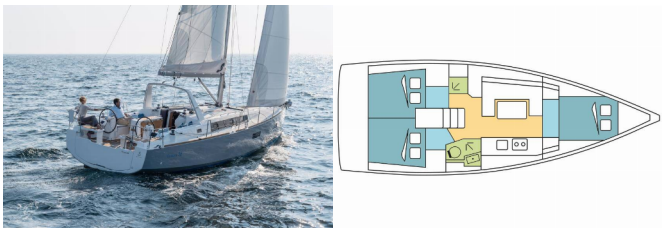

# OCEANIS 38

KIRIAKI (2016)

Silver Sail Ltd • Kralja Zvonimira 14 • 21000 Split • Croatia

Phone: +385 99 2608 224

E-mail: info@silversail.hr

Web: www.silversail.hr

<b>Yacht Base</b>	Šibenik, Marina Zaton, Croatia
<b>Yacht ID</b>	1028
<b>Yacht Brands</b>	Beneteau
<b>Yacht Name</b>	KIRIAKI
<b>Production Year</b>	2016
<b>Length</b>	38 Ft
<b>Cabins</b>	3
<b>Berths</b>	6 + 2
<b>Persons</b>	8
<b>WC/Shower</b>	1

**COMFORT:** Cockpit cushions

**DECK:** Bimini top, Cockpit table, Cockpit/stern, outside shower, Dinghy, Electric anchor windlass, Outboard engine, Sprayhood, Swimming ladder

**ENTERTAINMENT:** Outdoor speakers, Radio CD mp3 player