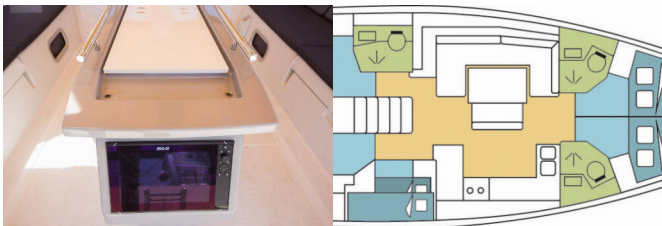

OCEANIS 48

COETIVY (2018)

Silver Sail Ltd • Kralja Zvonimira 14 • 21000 Split • Croatia

Phone: +385 99 2608 224

E-mail: info@silversail.hr

Web: www.silversail.hr

Yacht Base	Dubrovnik, Komolac, ACI Marina Dubrovnik, Croatia
Yacht ID	10273
Yacht Brands	Beneteau
Yacht Name	COETIVY
Production Year	2018
Length	48 Ft
Cabins	5
Berths	10 + 2
Persons	12
WC/Shower	3

COMFORT: Cockpit cushions

DECK: Bimini top, Cockpit table, Cockpit/stern, outside shower, Dinghy, Electric anchor windlass, Outboard engine, Sprayhood, Swimming ladder

ENTERTAINMENT: Outdoor speakers

GALLEY: Hot water, Oven, Refrigerator, Stove

INTERIOR: Convertible table, Convertible table in salon, Electric fans in cabins, Electric toilet

NAVIGATION: Autopilot, Depthsounder, GPS chart plotter, Speedometer (Speed log), Wind instrument/Anemometer

SAFETY: VHF radio

SAILS: Lazy bag, Lazy jacks, Self tailing (manual) winch

YACHT ELECTRICS: Air Conditioning, Generator, Inverter