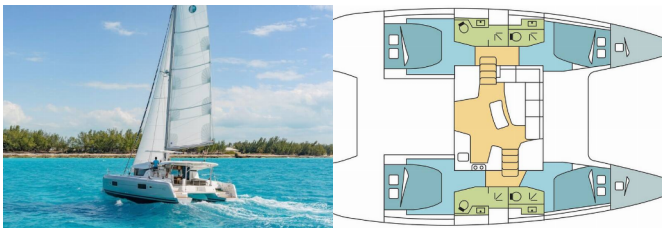

LAGOON 42

DISCOVERY (2019)

Silver Sail Ltd • Kralja Zvonimira 14 • 21000 Split • Croatia

Phone: +385 99 2608 224

E-mail: info@silversail.hr

Web: www.silversail.hr

Yacht Base	Šibenik, Marina Zaton, Croatia
Yacht ID	10251
Yacht Brands	Lagoon
Yacht Name	DISCOVERY
Production Year	2019
Length	42 Ft
Cabins	4 + 2
Berths	8 + 2 + 2
Persons	12
WC/Shower	4

COMFORT: Cockpit cushions

DECK: Bimini top, Cockpit fridge, Cockpit table, Cockpit/stern, outside shower, Davit, Dinghy, Electric anchor windlass, Sprayhood, Swimming ladder

ENTERTAINMENT: Outdoor speakers, Radio

SAFETY: VHF radio

SAILS: Electric winch, Lazy bag, Lazy jacks, Self tailing (manual) winch

YACHT ELECTRICS: Inverter, Plug 220V, 12 V, Solar panels, USB sockets

PRICE AND AVAILABILITY

Lagoon 42 DISCOVERY (2019)