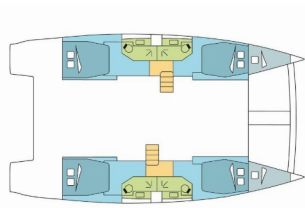

Silver Sail Ltd • Kralja Zvonimira 14 • 21000 Split • Croatia

Phone: +385 99 2608 224

E-mail: info@silversail.hr

Web: www.silversail.hr

Yacht Base	Palma De Mallorca, Marina Naviera Balear, Spain
Yacht ID	10242
Yacht Brands	Catana
Yacht Name	AGAMI
Production Year	2019
Length	45 Ft
Cabins	4 + 2
Berths	8 + 2 + 2
Persons	12
WC/Shower	4