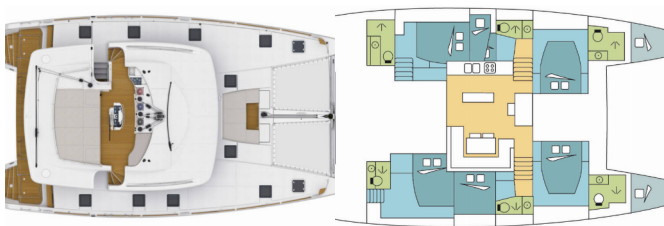

LAGOON 52 F
GUACHARO (2019)

Silver Sail Ltd • Kralja Zvonimira 14 • 21000 Split • Croatia

Phone: +385 99 2608 224

E-mail: info@silversail.hr

Web: www.silversail.hr

Yacht Base	Lavrion, Main Port, Greece
Yacht ID	10232
Yacht Brands	Lagoon
Yacht Name	GUACHARO
Production Year	2019
Length	52 Ft
Cabins	6 + 2
Berths	12 + 2
Persons	12
WC/Shower	6

COMFORT: Cockpit cushions

DECK: Bimini top, Cockpit fridge, Cockpit table, Cockpit/stern, outside shower, Davit, Dinghy, Electric anchor windlass, Flybridge, Swimming ladder

ENTERTAINMENT: Outdoor speakers, Radio