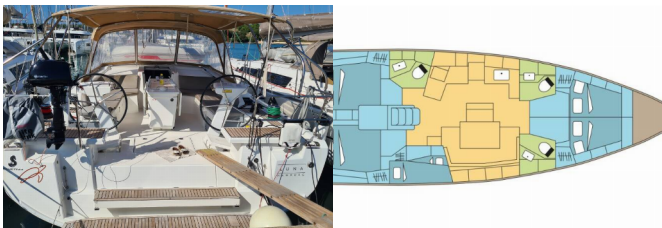

OCEANIS 46.1

LUNA (2019)

Silver Sail Ltd • Kralja Zvonimira 14 • 21000 Split • Croatia

Phone: +385 99 2608 224

E-mail: info@silversail.hr

Web: www.silversail.hr

Yacht Base	Pula, ACI Marina Pomer, Croatia
Yacht ID	10231
Yacht Brands	Beneteau
Yacht Name	LUNA
Production Year	2019
Length	48 Ft
Cabins	5
Berths	10
Persons	10
WC/Shower	3

COMFORT: Cockpit cushions

DECK: Bimini top, Cockpit table, Cockpit/stern, outside shower, Dinghy, Electric anchor windlass, Outboard engine, Sprayhood, Swimming ladder

ENTERTAINMENT: Outdoor speakers, Radio