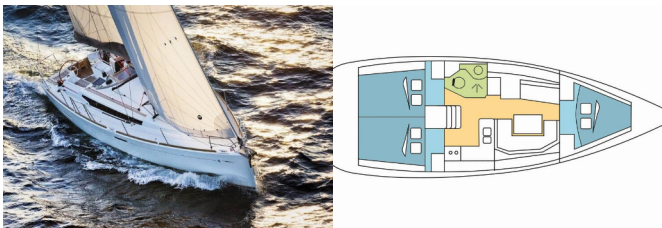

<b>Yacht Base</b>	Cote D'Azur, Port Pin Rolland, France
<b>Yacht ID</b>	10217
<b>Yacht Brands</b>	Jeanneau
<b>Yacht Name</b>	PEWEE
<b>Production Year</b>	2019
<b>Length</b>	39 Ft
<b>Cabins</b>	3
<b>Berths</b>	6 + 2
<b>Persons</b>	8
<b>WC/Shower</b>	1

**COMFORT:** Cockpit cushions

**DECK:** Bimini top, Cockpit table, Cockpit/stern, outside shower, Dinghy, Electric anchor windlass, Outboard engine, Sprayhood, Swimming ladder

**ENTERTAINMENT:** Outdoor speakers, Radio