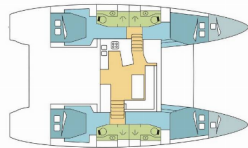

LAGOON 450 F

LOUMILIS II (2019)

Silver Sail Ltd • Kralja Zvonimira 14 • 21000 Split • Croatia

Phone: +385 99 2608 224

E-mail: info@silversail.hr

Web: www.silversail.hr

Yacht Base	Placencia, Roberts Grove Marina, Belize
Yacht ID	10187
Yacht Brands	Lagoon
Yacht Name	LOUMILIS II
Production Year	2019
Length	46 Ft
Cabins	4 + 2
Berths	8 + 2 + 2
Persons	12
WC/Shower	4

COMFORT: Cockpit cushions

DECK: Bimini top, Cockpit fridge, Cockpit table, Cockpit/stern, outside shower, Davit, Dinghy, Electric anchor windlass, Flybridge, Swimming ladder

ENTERTAINMENT: Fusion radio, MP3 Jack-Ipod, Outdoor speakers, USB

GALLEY: Refrigerator

INTERIOR: Convertible table, Convertible table in salon, Electric fans in cabins, Electric toilet

NAVIGATION: Autopilot, Depthsounder, GPS chart plotter, Helm station, Speedometer (Speed log), Wind instrument/Anemometer