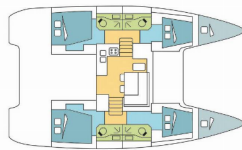

Silver Sail Ltd • Kralja Zvonimira 14 • 21000 Split • Croatia

Phone: +385 99 2608 224

E-mail: info@silversail.hr

Web: www.silversail.hr