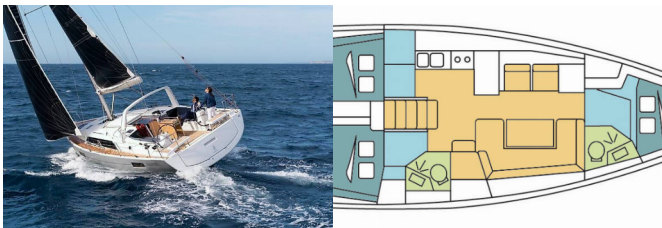

OCEANIS 41.1

KESTREL (2019)

Silver Sail Ltd • Kralja Zvonimira 14 • 21000 Split • Croatia

Phone: +385 99 2608 224

E-mail: info@silversail.hr

Web: www.silversail.hr

Yacht Base	Corfu, Gouvia Marina, Greece
Yacht ID	10181
Yacht Brands	Beneteau
Yacht Name	KESTREL
Production Year	2019
Length	41 Ft
Cabins	3
Berths	6 + 2
Persons	8
WC/Shower	2

COMFORT: Cockpit cushions

DECK: Bimini top, Cockpit table, Cockpit/stern, outside shower, Dinghy, Electric anchor windlass, Outboard engine, Sprayhood, Swimming ladder

ENTERTAINMENT: Outdoor speakers, Radio

GALLEY: Refrigerator

INTERIOR: Convertible table, Convertible table in salon, Electric fans in cabins, Electric toilet

NAVIGATION: Autopilot, Depthsounder, GPS chart plotter, Speedometer (Speed log), Wind instrument/Anemometer