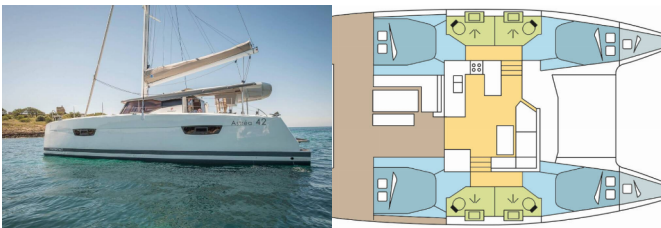

FONTAINE PAJOT ASTREA 42

FIRE STORM (2019)

Silver Sail Ltd • Kralja Zvonimira 14 • 21000 Split • Croatia

Phone: +385 99 2608 224

E-mail: info@silversail.hr

Web: www.silversail.hr

Yacht Base	Corfu, Gouvia Marina, Greece
Yacht ID	10148
Yacht Brands	Fountaine Pajot
Yacht Name	FIRE STORM
Production Year	2019
Length	41 Ft
Cabins	4 + 2
Berths	8 + 2 + 2
Persons	12
WC/Shower	4

COMFORT: Cockpit cushions

DECK: Bimini top, Cockpit fridge, Cockpit table, Cockpit/stern, outside shower, Dinghy, Electric anchor windlass, Swimming ladder

ENTERTAINMENT: Outdoor speakers, Radio

GALLEY: Oven, Refrigerator, Stove

INTERIOR: Convertible table, Convertible table in salon, Electric fans in cabins, Electric toilet

NAVIGATION: Autopilot, Depthsounder, GPS chart plotter - cockpit, Speedometer (Speed log), Wind instrument/Anemometer