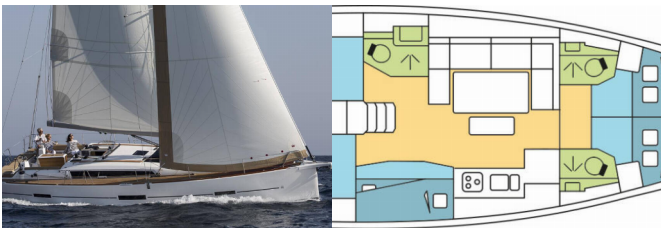

Silver Sail Ltd • Kralja Zvonimira 14 • 21000 Split • Croatia

Phone: +385 99 2608 224

E-mail: info@silversail.hr

Web: www.silversail.hr

Yacht Base	Olbia, Italy
Yacht ID	10130
Yacht Brands	Dufour
Yacht Name	WOODPECKER
Production Year	2019
Length	46 Ft
Cabins	5
Berths	10 + 2
Persons	12
WC/Shower	3

COMFORT: Cockpit cushions

DECK: Bimini top, Cockpit table, Cockpit/stern, outside shower, Dinghy, Electric anchor windlass, Outboard engine, Sprayhood, Swimming ladder

ENTERTAINMENT: Outdoor speakers

GALLEY: Oven, Refrigerator, Stove

INTERIOR: Convertible table, Convertible table in salon, Electric fans in cabins, Electric toilet

NAVIGATION: Autopilot, Depthsounder, GPS chart plotter, Speedometer (Speed log), Wind instrument/Anemometer

SAFETY: VHF radio

SAILS: Lazy bag, Lazy jacks, Self tailing (manual) winch

YACHT ELECTRICS: 220V socket, Battery charger, Inverter, Watermaker - desalinator