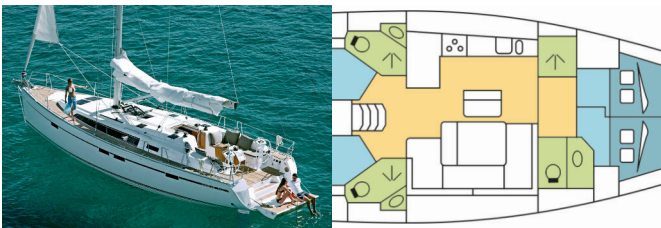

BAVARIA CRUISER 46

BIZET (2017)

Silver Sail Ltd • Kralja Zvonimira 14 • 21000 Split • Croatia

Phone: +385 99 2608 224

E-mail: info@silversail.hr

Web: www.silversail.hr

Yacht Base	Seychelles, Praslin, Seychelles
Yacht ID	10125
Yacht Brands	Bavaria
Yacht Name	BIZET
Production Year	2017
Length	47 Ft
Cabins	4
Berths	8
Persons	8
WC/Shower	3

DECK: Bathing platform, Bimini top, Cockpit table, Cockpit/stern, outside shower, Dinghy, Electric anchor windlass, Outboard engine, Sprayhood, Swimming ladder

ENTERTAINMENT: Fusion radio, Outdoor speakers