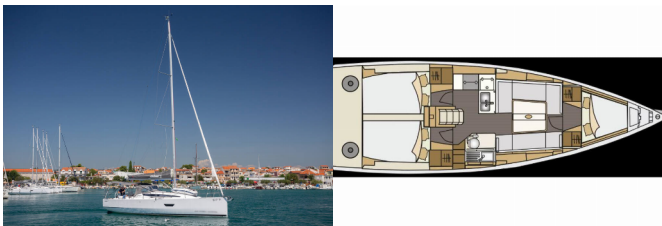

ELAN E4

Paris (2019)

Silver Sail Ltd • Kralja Zvonimira 14 • 21000 Split • Croatia

Phone: +385 99 2608 224

E-mail: info@silversail.hr

Web: www.silversail.hr

Yacht Base	Marina Pirovac, Croatia
Yacht ID	10108
Yacht Brands	Elan Marine
Yacht Name	Paris
Production Year	2019
Length	35 Ft
Cabins	3
Berths	6 + 2
WC/Shower	1

COMFORT: Cockpit cushions

DECK: Bathing platform, Bimini top, Cockpit table, Cockpit/stern, outside shower, Dinghy, Electric anchor windlass, Gangway, Removable cockpit table, Retractable ducks, Sprayhood, Teak cockpit